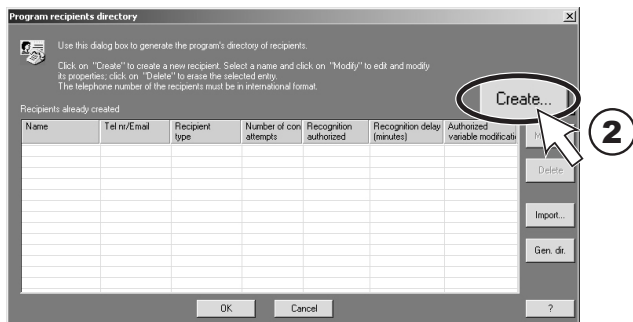

(1) Номер вашего телефона GSM в международном формате*

* Международный формат: для России +7, далее код оператора и номер телефона