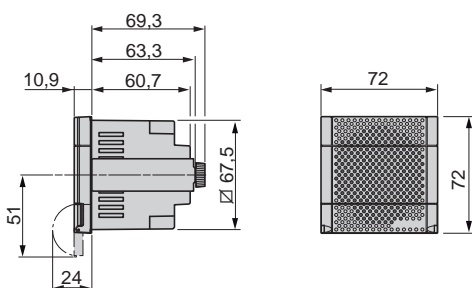

(1) AWG: American Wire Gauge.

References

XVS 10M

XVS 14MW

XVS 72BM

XVS 96BM

Description	Voltage V	Colour	Reference	Weight kg
Sirens 106 dB, 2 tones	~ 12-24	White	XVS 10BMW	0.800
	~ 120	White	XVS 10GMW	1.000
	~ 230	White	XVS 10MMW	1.000
Multisound siren 105 dB, 43 tones 8 channels Pre-wired	~ 12/24	White	XVS 14BMW	1.000
	~ 120	White	XVS 14GMW	1.200
	~ 240	White	XVS 14MMW	1.200
Electronic alarms 90 dB, 16 tones Panel Mount DIN72 4 channels	~ 12/24	PNP, Black	XVS 72BMBP	0.180
		PNP, White	XVS 72BMWP	0.180
		NPN, Black	XVS 72BMBN	0.180
		NPN, White	XVS 72BMWN	0.180
Electronic alarms 96 dB, 16 tones Panel Mount DIN96 4 channels	~ 12/24	PNP, Black	XVS 96BMBP	0.400
		PNP, White	XVS 96BMWP	0.400
		NPN, Black	XVS 96BMBN	0.400
		NPN, White	XVS 96BMWN	0.400

Dimensions

XVS 10M

XVS 14MW

XVS 72BM

XVS 96BM