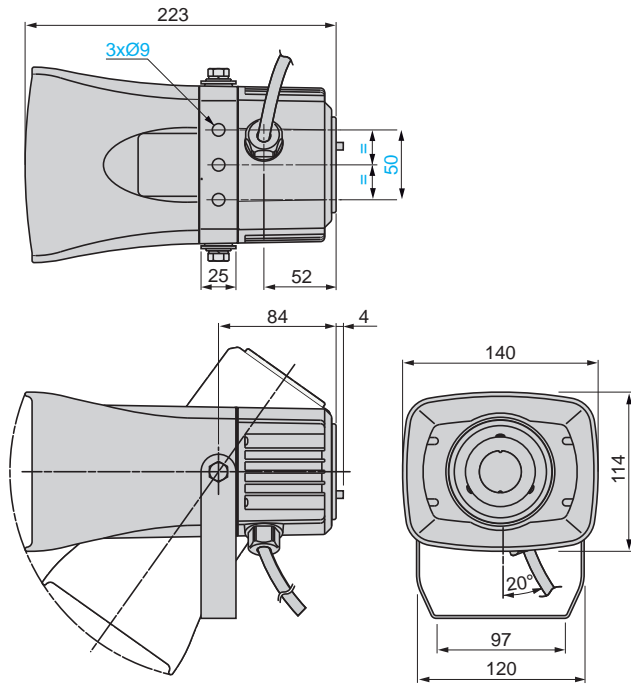

(1) AWG: American Wire Gauge.

References

XVS 10M

XVS 14MW

XVS 72BM

XVS 96BM

Description	Voltage V	Colour	Reference	Weight kg
Sirens 106 dB, 2 tones	~ 12-24	White	XVS 10BMW	0.800
	~ 120	White	XVS 10GMW	1.000
	~ 230	White	XVS 10MMW	1.000
Multisound siren 105 dB, 43 tones 8 channels Pre-wired	~ 12/24	White	XVS 14BMW	1.000
	~ 120	White	XVS 14GMW	1.200
	~ 240	White	XVS 14MMW	1.200
Electronic alarms 90 dB, 16 tones Panel Mount DIN72 4 channels	~ 12/24	PNP, Black	XVS 72BMBP	0.180
		PNP, White	XVS 72BMWP	0.180
		NPN, Black	XVS 72BMBN	0.180
		NPN, White	XVS 72BMWN	0.180
Electronic alarms 96 dB, 16 tones Panel Mount DIN96 4 channels	~ 12/24	PNP, Black	XVS 96BMBP	0.400
		PNP, White	XVS 96BMWP	0.400
		NPN, Black	XVS 96BMBN	0.400
		NPN, White	XVS 96BMWN	0.400

Dimensions

XVS 10M

XVS 14MW

XVS 72BM

XVS 96BM