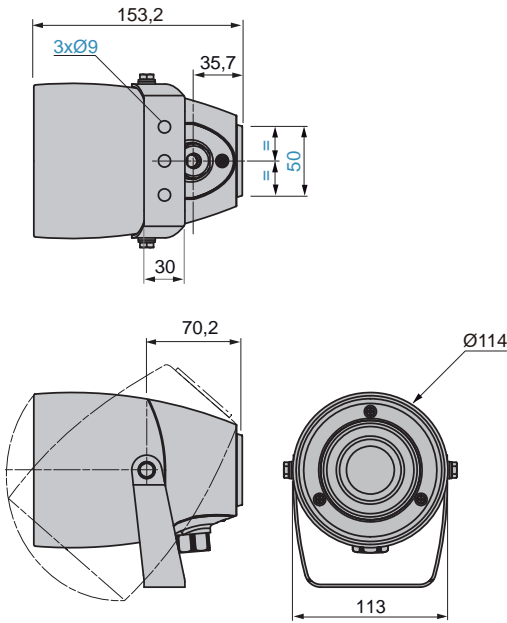

(1) AWG: American Wire Gauge.

References

XVS 10M

XVS 14MW

XVS 72BM

XVS 96BM

Description	Voltage V	Colour	Reference	Weight kg
Sirens 106 dB, 2 tones	~ 12-24	White	XVS 10BMW	0.800
	~ 120	White	XVS 10GMW	1.000
	~ 230	White	XVS 10MMW	1.000
Multisound siren 105 dB, 43 tones 8 channels Pre-wired	~ 12/24	White	XVS 14BMW	1.000
	~ 120	White	XVS 14GMW	1.200
	~ 240	White	XVS 14MMW	1.200
Electronic alarms 90 dB, 16 tones Panel Mount DIN72 4 channels	~ 12/24	PNP, Black	XVS 72BMBP	0.180
		PNP, White	XVS 72BMWP	0.180
		NPN, Black	XVS 72BMBN	0.180
		NPN, White	XVS 72BMWN	0.180
Electronic alarms 96 dB, 16 tones Panel Mount DIN96 4 channels	~ 12/24	PNP, Black	XVS 96BMBP	0.400
		PNP, White	XVS 96BMWP	0.400
		NPN, Black	XVS 96BMBN	0.400
		NPN, White	XVS 96BMWN	0.400

Dimensions

XVS 10M

XVS 14MW

XVS 72BM

XVS 96BM